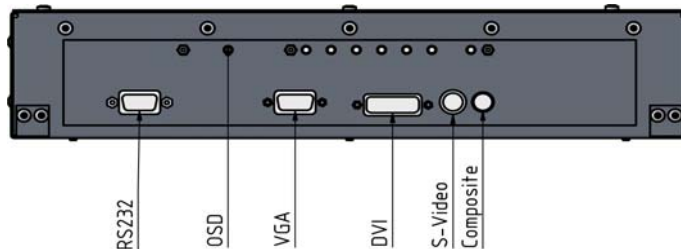

DATA SHEET

DATA DISPLAY GROUP

in co-operation with

Model: 46" Brilan 3D Video

Order no.: 091017 + 090849

picture includes options

Display

Size:	46"
Type:	Samsung TFT LCD
Resolution:	1920 x 1080 pixel Full HD
Resolution perceived by 3D filter:	1024 x 576 pixel
Display Colors:	16,7M (true color)
Brightness (typ.):	700 cd
	Due to the 3D barrier filter, the resulting average brightness of the panel is reduced while visible pixel show original panel brightness.
Contrast Ratio (typ.):	4000:1
Response Time (typ.):	8ms Tg
Viewing Angle (typ.):	178 deg. horizontal, 178 deg. vertical
Viewing distance:	3,5 - 5 m (12-17feet) for maximal 3D effects
Display Area:	1018.08 (H) x 572.67 (V)mm
Number of Backlights:	16 CCFTs
Norm:	ISO 13406/2 (pixelclass 2)
Operating Lifetime (typ.):	50.000 hrs., it is defined as the time to take until the brightness reduces to 50% of ist original value

Features

Typ:	3D display module
3D Technology:	Barrier filter for 3D without glasses
OSD Menu:	allows selection of various functional parameters like brightness, contrast etc.

DATA SHEET

DATA DISPLAY GROUP

OPEN Mon Connector

LVDS:	24 Bit
DC Power:	24V/4A
Maintenance:	Serial Connector to Display Diagnostic Board (optional)

Connections

Signals:	VGA - RGB analogue DVI S-Video Composite Video
RS232:	Remote Control

Housing

Construction:	Steel construction dark gray powder coated, RAL 7016
Size:	1053,4 x 606,6 x 165,4 mm (H x V x D)
Weight:	45,7 kg
Safety:	FCC class B, CE
Front Bezel Mounting:	left/right 4x M4 thread hole and up/down 2x M4 thread hole
Wall Mounting:	4x M8 Nut VESA Norm MIS-F, 600,400,8