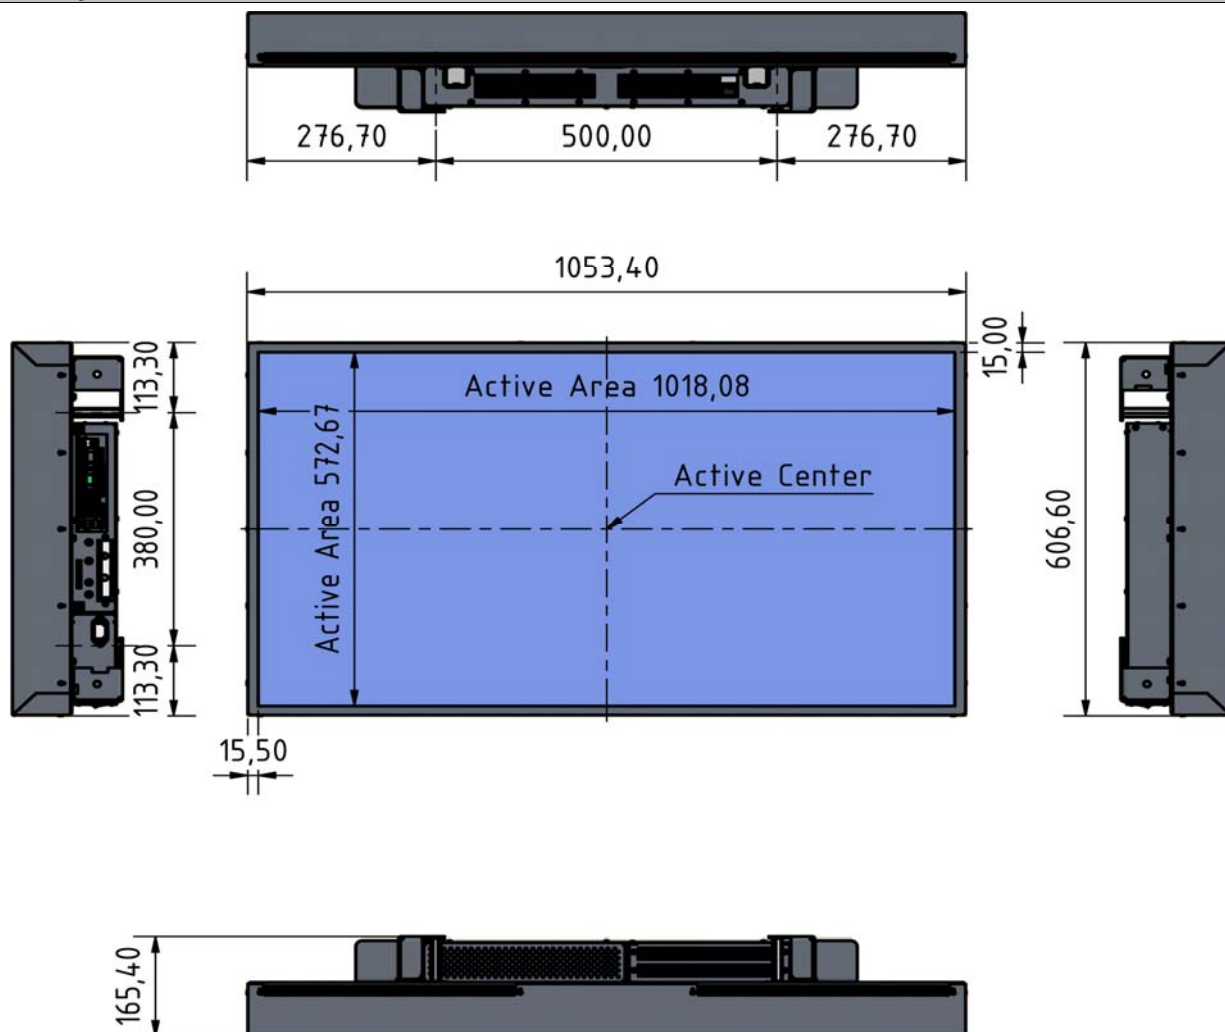

DATA SHEET

DATA DISPLAY GROUP

in co-operation with
3D Impact
Media
Technology & Content

Drawing

contact for information

Europe: info@dd-solution.de; +49 36 91 - 88 93 98-0

America: info@apolloedisplays.com; +1 6 31 - 5 80 43 60

UK: info@displaytechnology.co.uk; +44 16 34 - 29 55 55

Turkey/ Near East: info@datadisplay.com.tr; +90 2 12 - 3 56 04 20